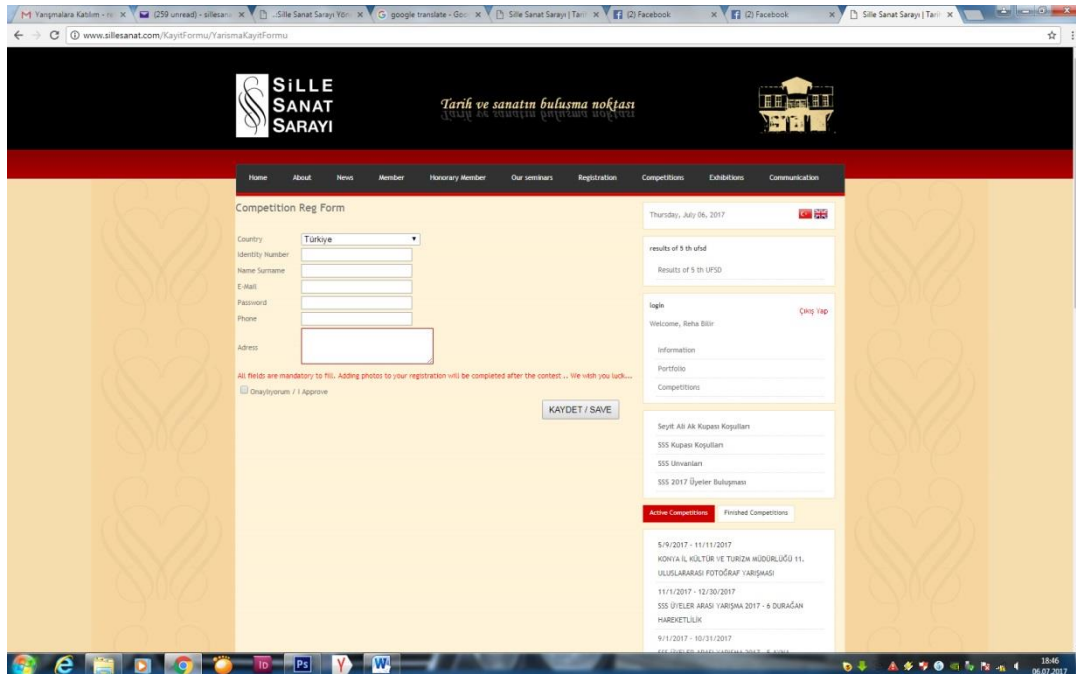

Dear Photo Friends,

You can follow the road map below to make sure that our changes to participate in the contest do not cause any confusion.

First you have to login with your e-mail address and password in the "Member Login" section at www.sillesanat.com. (You may have forgotten your password, please let us know if it's forgotten.)

For the participants who are not member of Sillesanat Sarayı, first they must be registered to participate in the competition.

You can select the competition you want to join from the list after the membership process and login process.